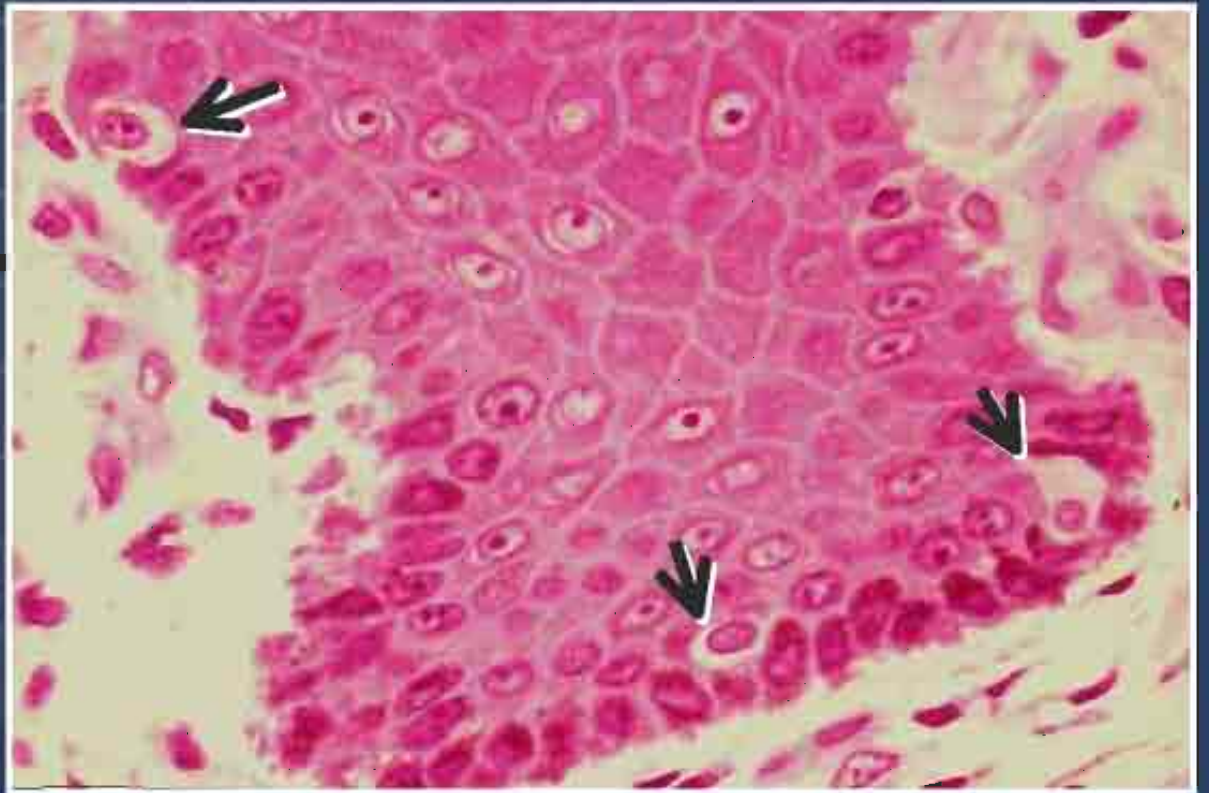

-Norma Bixler

Beauty Is
Skin
Deep

Skin Color

Different Colors or Same Color – Different Shades?

Beauty Is
Skin
Deep

Skin Color

©1999 Answers in Genesis

Artist: Dan Lietha

www.AnswersinGenesis.org

Melanocytes and Melanin in Basal Layer of Epidermis

Beauty Is
Skin
Deep
Skin Color

Pigment Cells (*Melanocytes*)

Beauty Is
Skin
Deep

Skin Color

Melanin Granules Form an “Umbrella” Over the Nucleus

Beauty Is
Skin
Deep
Skin Color

Shades of Skin Color

- A** LOTS OF MELANIN
- B** LOTS OF MELANIN
- a** SMALL AMOUNT OF MELANIN
- b** SMALL AMOUNT OF MELANIN

DARK

AABB

MIDDLE BROWN

AaBb

LIGHT