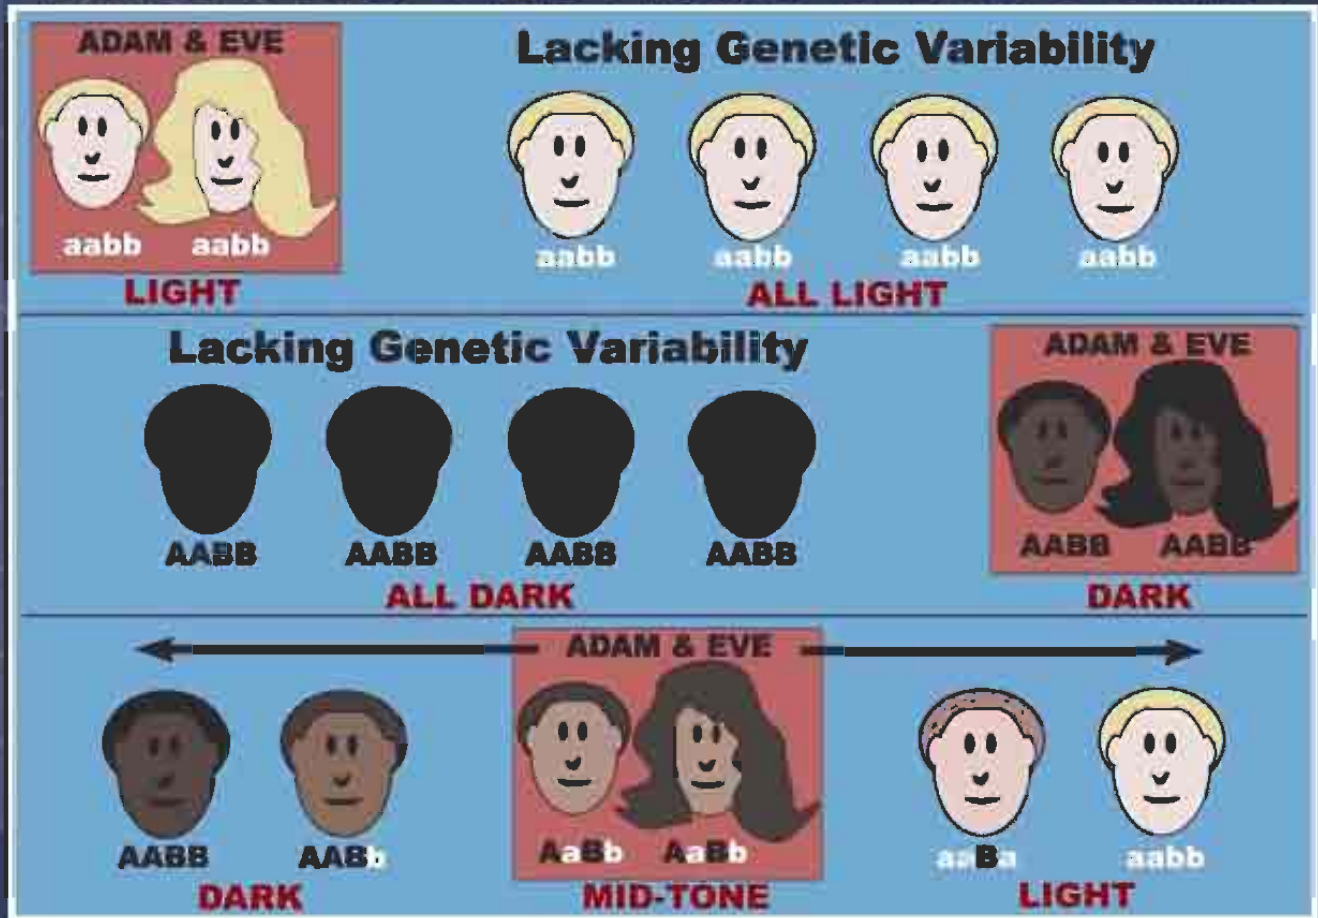

-Norma Bixler

Beauty Is
Skin
Deep

Skin Color

Different Colors or Same Color – Different Shades?

Beauty Is
Skin
Deep

Skin Color

©1999 Answers in Genesis

Artist: Dan Lietha

Beauty Is
Skin
Deep
Skin Color

Shades of Skin Color

- A** LOTS OF MELANIN
- B** LOTS OF MELANIN
- a** SMALL AMOUNT OF MELANIN
- b** SMALL AMOUNT OF MELANIN

DARK

AABB

MIDDLE BROWN

AaBb

LIGHT

aabb

Beauty Is
Skin
Deep

Skin Color

©1999 Answers in Genesis

Artist: Dan Lietha

www.AnswersinGenesis.org

What Color Was Adam & Eve's Skin?

Beauty Is
Skin
Deep
Skin Color

Beauty Is
Skin
Deep
Skin Color

ADAM & EVE HAD
LOTS OF
GENETIC VARIATION

AND COULD ACHIEVE
A WIDE RANGE OF
SKIN TONES IN
ONE GENERATION!

Beauty Is
Skin
Deep
Skin Color

Beauty Is
Skin
Deep

Skin Color

Acts 17:26