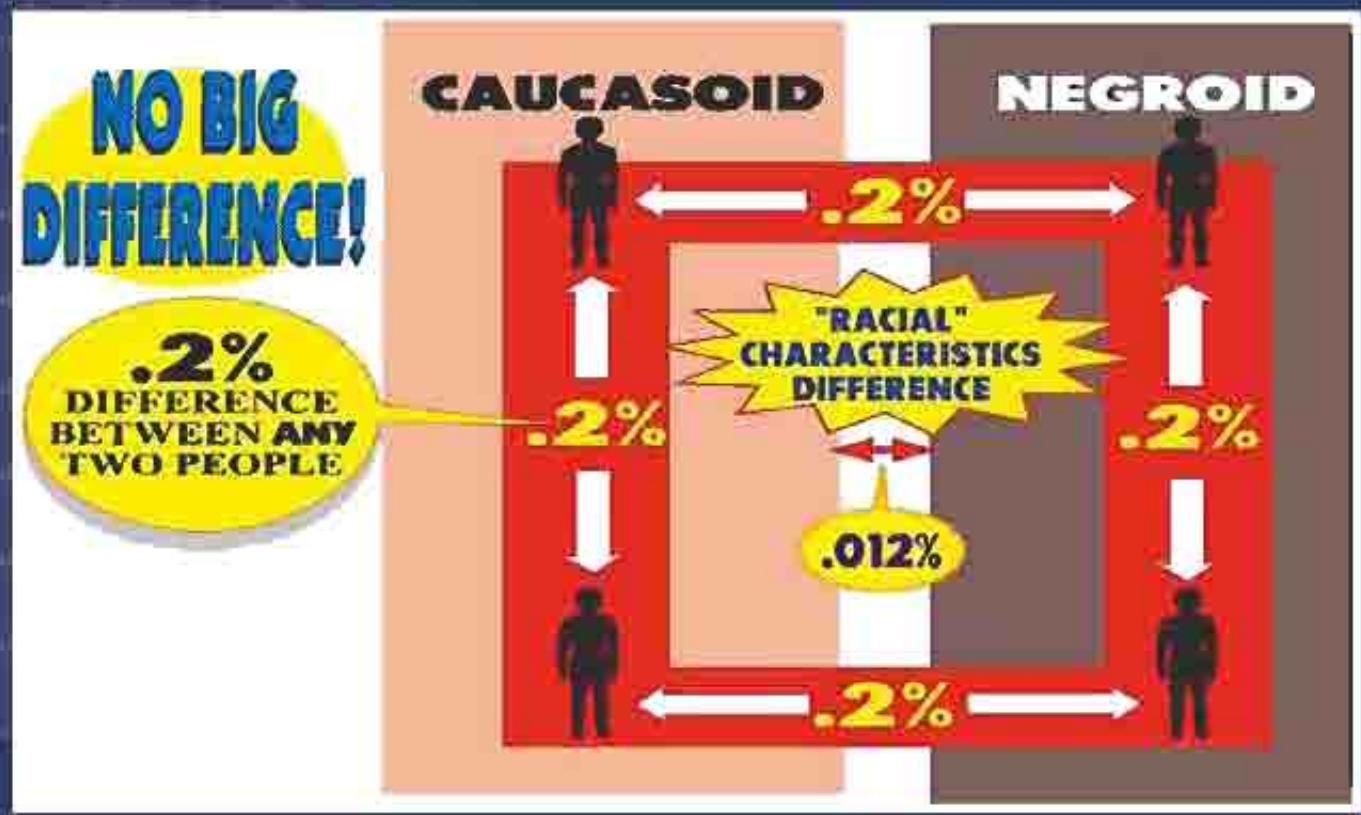

aabb

Beauty Is
Skin
Deep

Skin Color

©1999 Answers in Genesis

Artist: Dan Lietha

www.AnswersinGenesis.org

What Color Was Adam & Eve's Skin?

Beauty Is
Skin
Deep
Skin Color

Beauty Is
Skin
Deep
Skin Color

ADAM & EVE HAD
LOTS OF
GENETIC VARIATION

AND COULD ACHIEVE
A WIDE RANGE OF
SKIN TONES IN
ONE GENERATION!

Beauty Is
Skin
Deep
Skin Color

Beauty Is
Skin
Deep

Skin Color

Acts 17:26

And He has made from one blood every nation of men to dwell on all the face of the earth, and has determined their preappointed times and the boundaries of their dwellings,

NKJV

The Eye's Lens *A Marvel of Chemistry!*