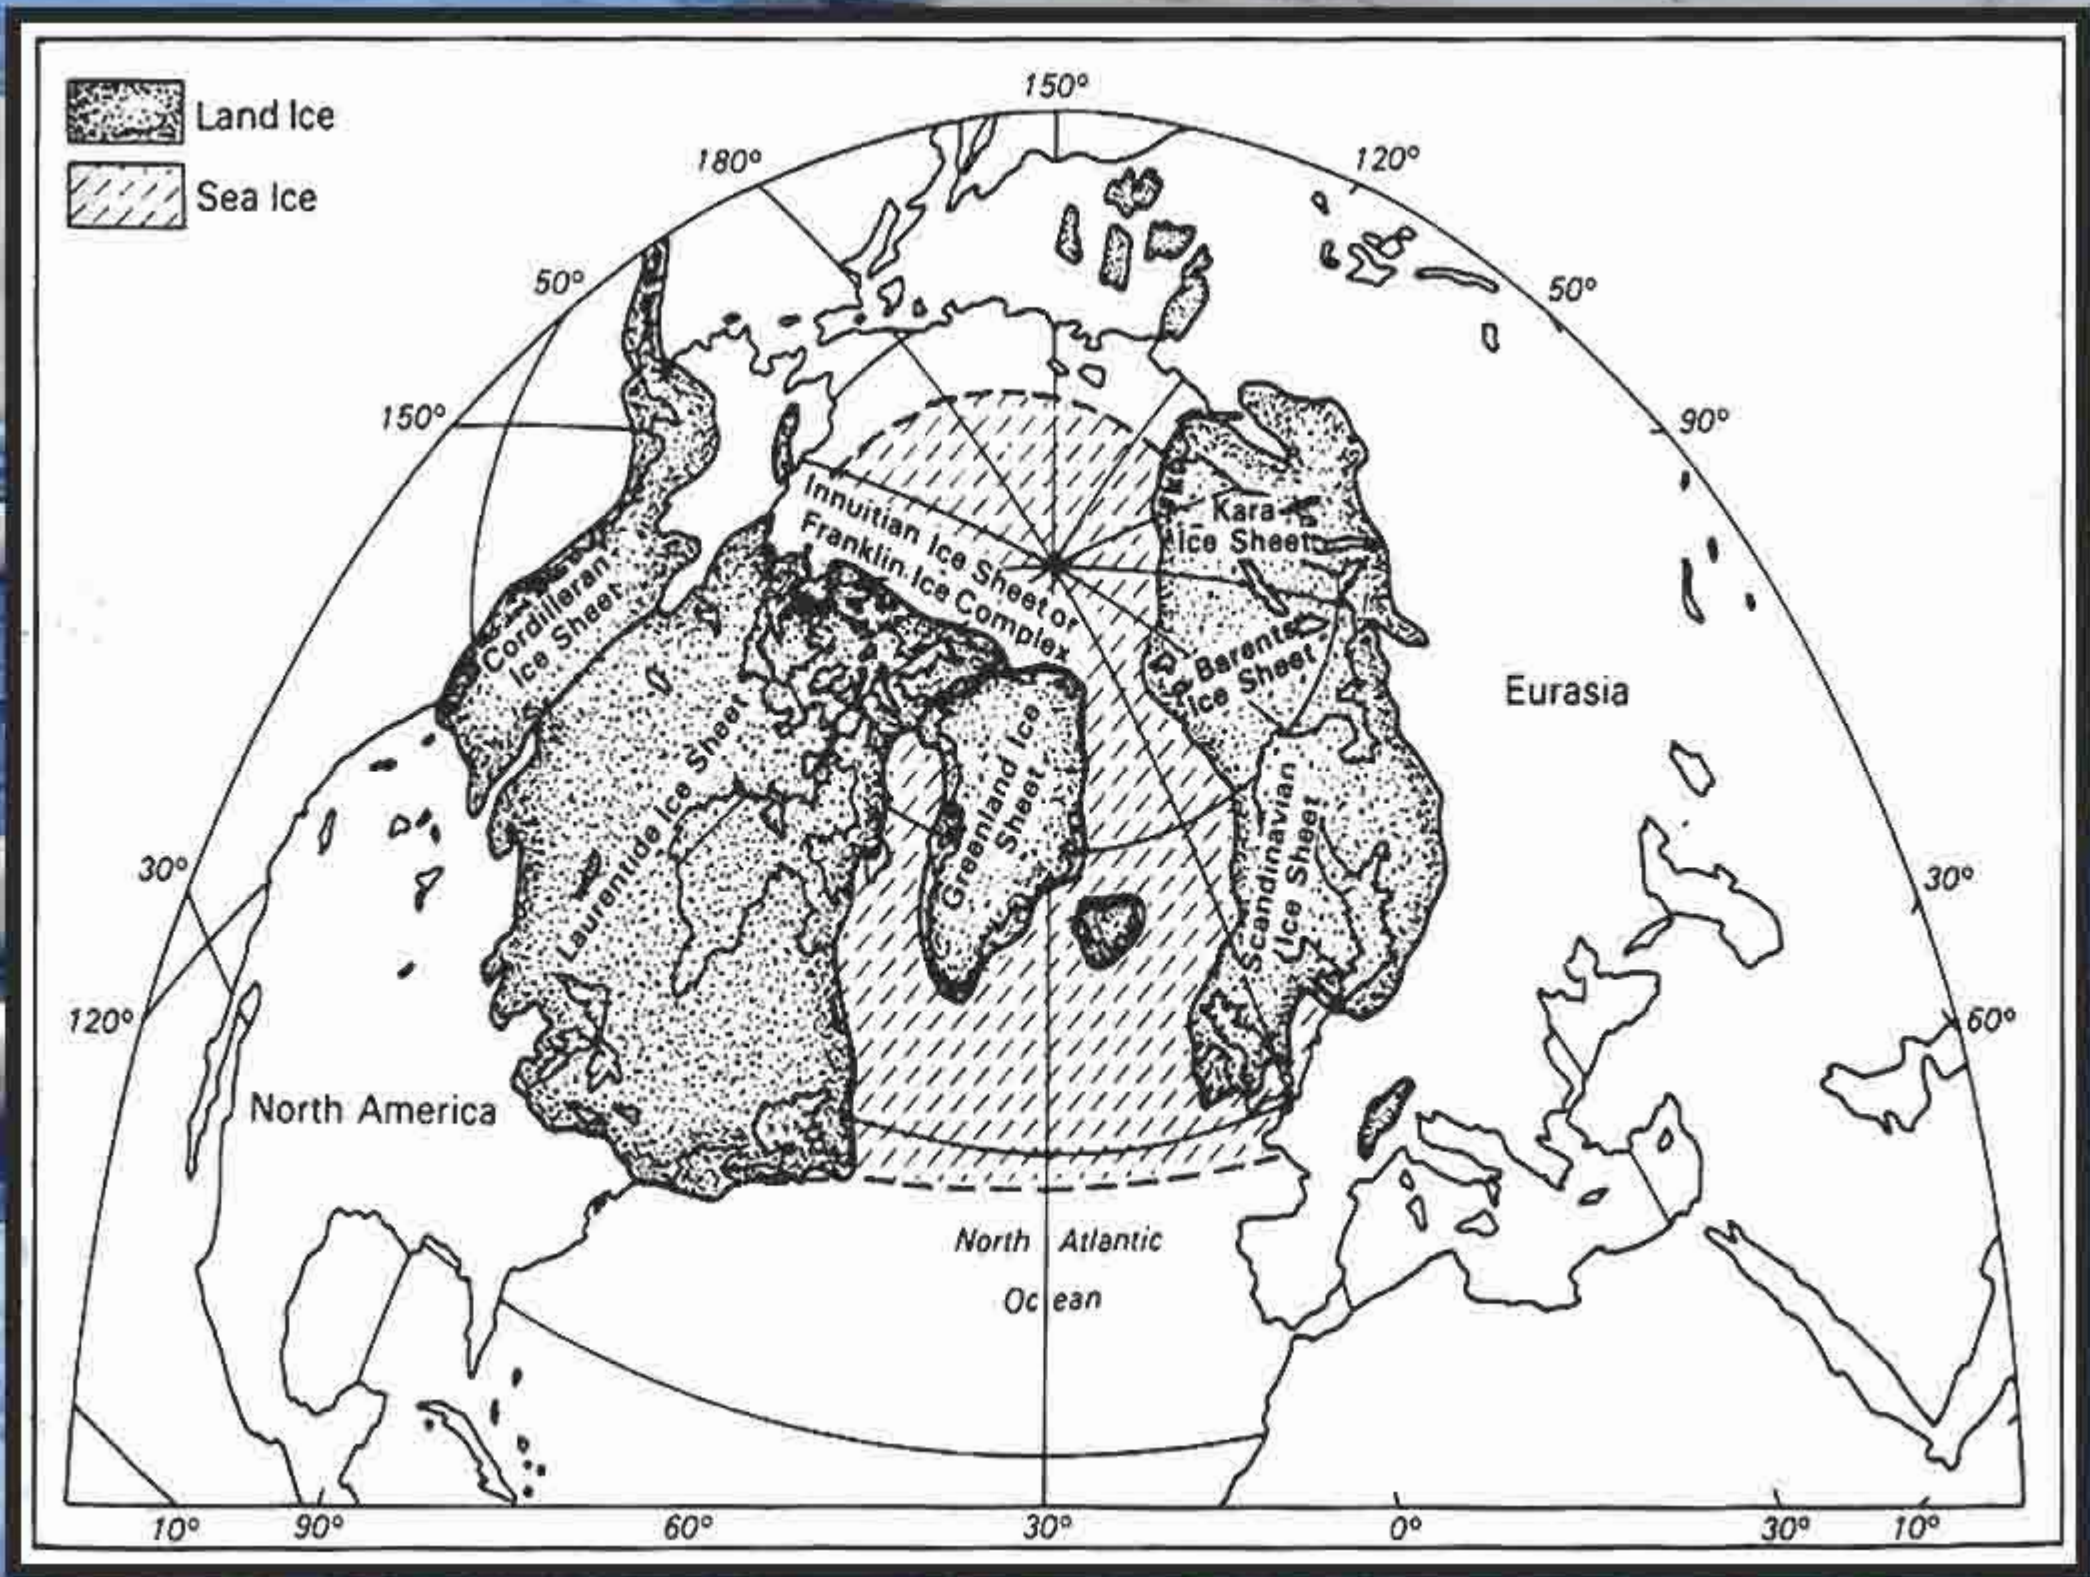

Norma Bixler

EVIDENCES OF AN “ICE AGE”

- Mountain Glaciers
- Continental Ice Sheets
- Drumlins
- Moraines
- Kettles
- Striations
- Erratics

REQUIREMENTS OF AN ICE AGE

- Greater Snowfall
- Cooler Summers

Water Vapor vs. Temperature

A BIBLICAL MODEL OF THE ICE AGE

- Volcanic Dust
- More Cloudiness
- Barren Land
- Snow-cover Cooling
- Variation in Carbon Dioxide
- Fixed Storm Tracks
- High Ocean Evaporation

The Big Freeze

CONCLUSIONS

Larry Vardiman, Ph.D.

The
**Big
Freeze**

The Global Flood

A Salt Water Legacy!

The existence of salt lakes and inland seas provide strong evidence that there's been a global flood. The huge salty Caspian Sea is landlocked and has been shrinking in size.

Lake Van (5,900') near Mt. Ararat and Lake Urmia (4,300') are excellent examples of high-elevation, land-locked, salty lakes.

How did water get so far inland? Why didn't it dry up long ago? A gigantic flood within the last 5,000 years would seem a very good answer!