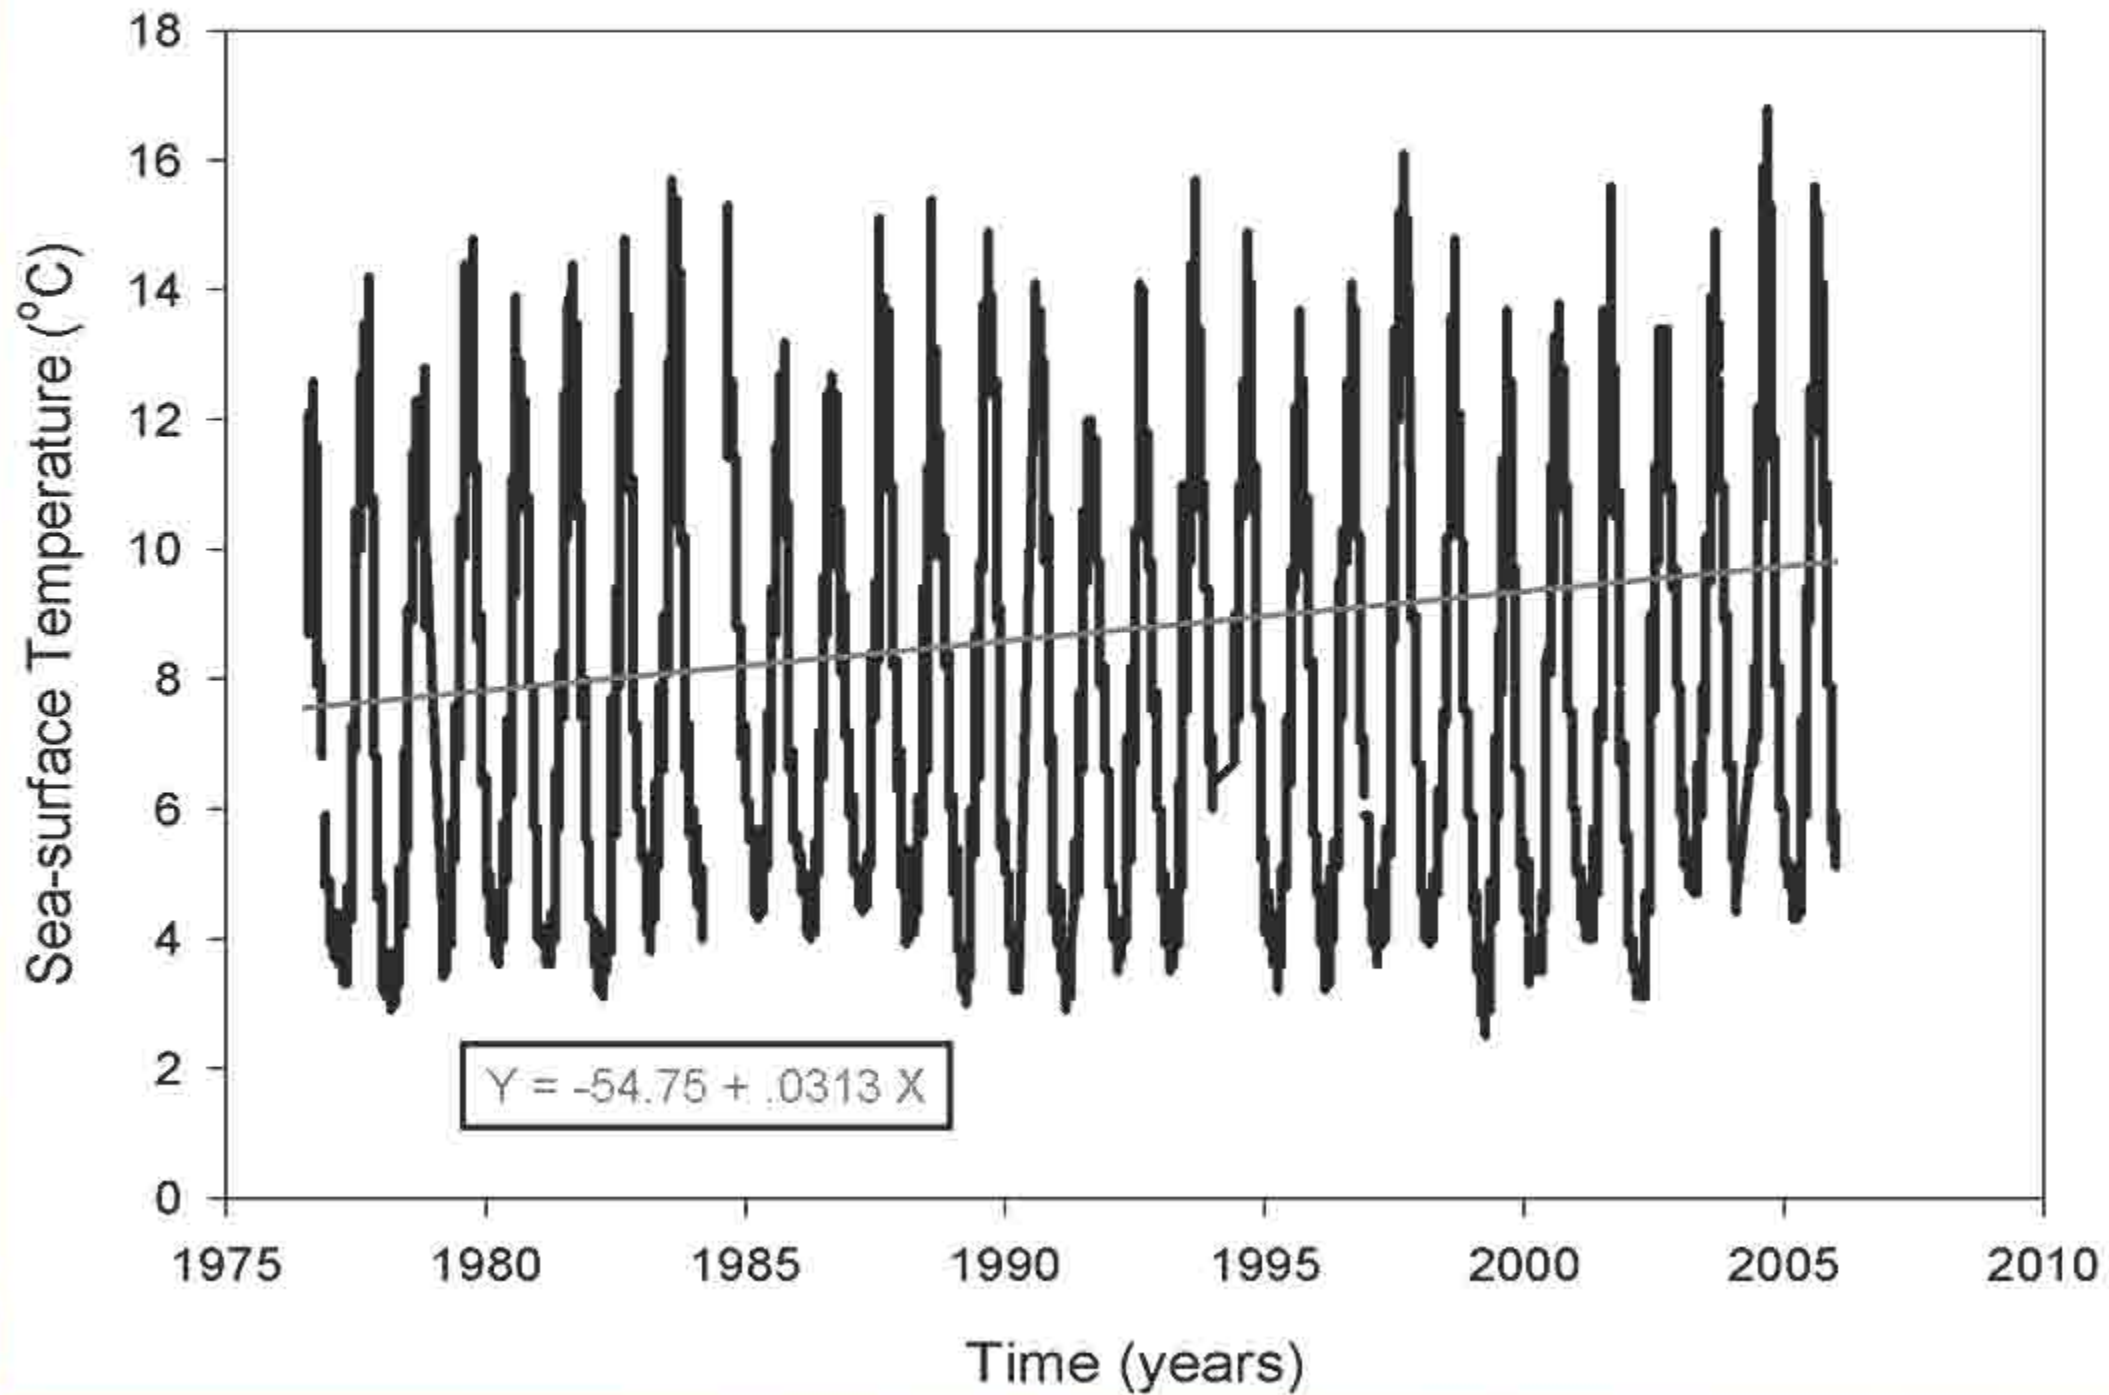

Sea-surface Temperature, Kodiak, Alaska