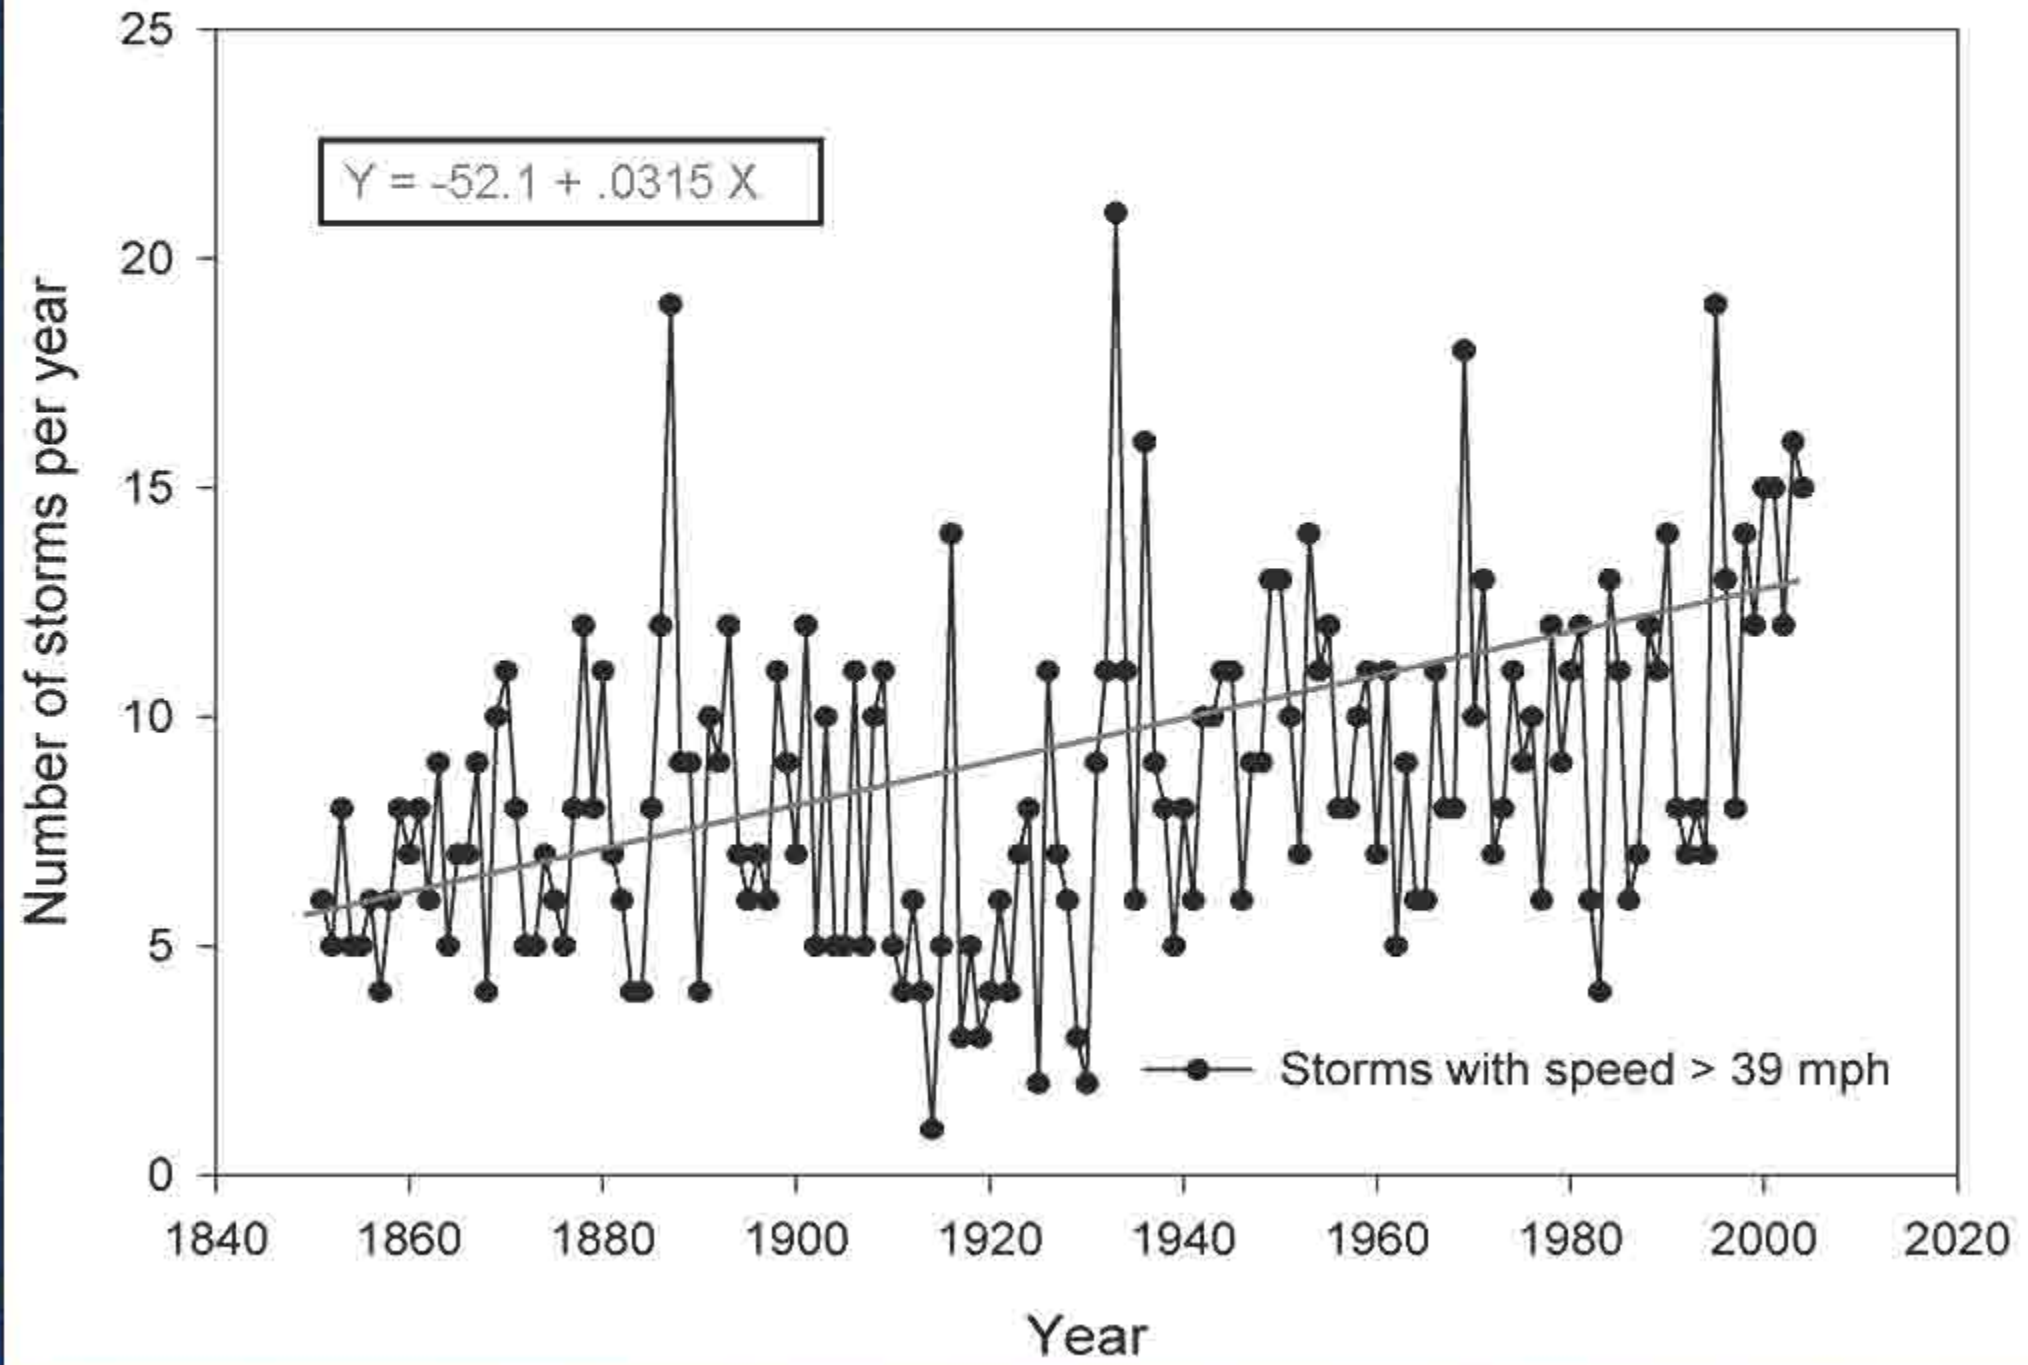

Frequency of Hurricanes vs Time